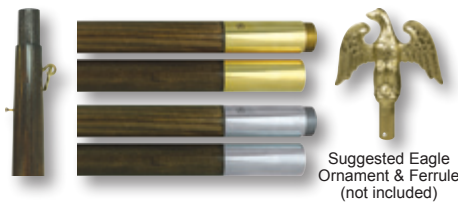

BUDGET ALUMINUM POLES

Offering both beauty & economy

POLE INCLUDES:

- Gold plated plastic acorn w/ 3/4" poles
- Gold vinyl ball w/ 1" poles
- Two nylon flag ties
- 2-piece poles swedge together perfectly for a smooth finish

AVAILABLE FINISHES:

- Silver mill OR Shiny gold anodized

MODEL	HT.	DIA.	# OF SECTIONS	LBS.	GOLD			SILVER		
					ITEM #	1-11	12+	ITEM #	1-11	12+
BPA-3	6'	3/4"	1	.54	050258	\$24.00	\$21.50	050268	\$20.50	\$18.50
BPA-4	6'	3/4"	2	.54	050259	25.00	23.00	050269	21.50	19.50
BPA-5	6'	1"	1	.81	050260	26.00	24.00	050270	24.00	21.50
BPA-2	6'	1"	2	.81	050261	27.00	25.00	050271	25.00	23.00
BPA-6	7'	1"	1	.93	050262	30.00	27.00	050272	27.00	25.00
BPA-7	7'	1"	2	.93	050263	28.00	27.00	050273	26.00	24.00
BPA-8	8'	1"	1	1.1	050264	34.00	31.00	050274	31.00	28.00
BPA-1	8'	1"	2	1.1	050265	35.00	32.00	050275	32.00	30.00
BPA-9	9'	1"	2	1.2	050266	38.50	35.00	050276	35.00	32.00
BPA-10	10'	1"	2	1.4	050267	40.50	38.50	050277	38.50	35.00

OAK FINISHED POLES

Carefully selected, straight grained hardwood

Suggested Eagle Ornament & Ferrule (not included)

POLE INCLUDES:

- Cord & tassel ring
- Precision machined solid brass screw joint

MODEL	HT.	DIA.	# OF SECTIONS	LBS.	w/BRASS JOINT			w/CHROME JOINT		
					ITEM #	1-11	12+	ITEM #	1-11	12+
P-10	7'	15/16"	2	1.6	050278	\$57.00	\$54.00	050555	\$77.50	\$74.50
P-101	7'	1"	2	1.6	050279	57.00	54.00	050556	77.50	74.50
P-19	7'	1-1/8"	2	2.8	050280	69.50	66.00	050557	91.00	87.00
P-23	7'	1-1/4"	2	3.1	050281	69.50	66.00	050558	91.00	87.00
P-11	8'	15/16"	2	1.8	050282	61.00	59.00	050559	83.00	80.50
P-111	8'	1"	2	2.1	050283	61.00	59.00	050560	83.00	80.50
P-20	8'	1-1/8"	2	3.1	050284	73.50	69.50	050561	95.00	90.00
P-24	8'	1-1/4"	2	3.5	050285	73.50	69.50	050562	95.00	90.00
P-21	9'	1-1/8"	2	3.3	050286	83.00	77.50	050563	103.50	98.50
P-25	9'	1-1/4"	2	3.8	050287	83.00	77.50	050564	103.50	98.50