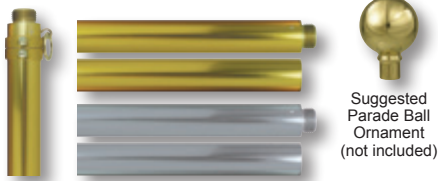

INDOOR & PARADE ACCESSORIES

DELUXE ALUMINUM POLES

The ultimate in an aluminum pole

Suggested Parade Ball Ornament (not included)

POLE INCLUDES:

- Top ornament adapter, cord & tassel ring, flag rings and capped bottom
- 2-piece poles have a precision machined solid brass screw joint

AVAILABLE FINISHES:

- 1" diameter poles are available in silver mill finish OR shiny bright-dipped gold anodized
- 1-1/8" diameter poles are available in shiny bright-dipped silver anodized OR shiny bright-dipped gold anodized

MODEL	HT.	DIA.	# OF SECTIONS	LBS.	GOLD			SILVER		
					ITEM #	1-11	12+	ITEM #	1-11	12+
P-32	6'	1"	1	.90	050222	\$40.50	\$38.50	050240	\$35.00	\$32.00
P-33	6'	1"	2	1.1	050223	60.00	58.00	050241	58.00	55.00
P-34	6'	1-1/8"	1	1.4	050224	51.50	49.50	050242	51.50	49.50
P-35	6'	1-1/8"	2	1.5	050225	74.50	72.50	050243	74.50	72.50
P-36	7'	1"	1	1.1	050226	42.50	40.50	050244	40.50	38.50
P-37	7'	1"	2	1.2	050227	63.00	60.00	050245	60.00	58.00
P-38	7'	1-1/8"	1	1.6	050228	55.00	51.50	050246	55.00	51.50
P-46	7'	1-1/8"	2	1.7	050229	76.50	74.50	050247	76.50	74.50
P-39	8'	1"	1	1.2	050230	44.50	42.50	050248	42.50	40.50
P-40	8'	1"	2	1.3	050231	65.00	63.00	050249	63.00	60.00
P-41	8'	1-1/8"	1	1.8	050232	58.00	55.00	050250	58.00	55.00
P-47	8'	1-1/8"	2	1.9	050233	79.50	76.50	050251	79.50	76.50
P-42	9'	1"	2	1.5	050234	70.50	67.50	050252	65.00	63.00
P-48	9'	1-1/8"	2	2.1	050235	82.00	79.50	050253	82.00	79.50
P-44	10'	1"	2	1.6	050236	72.50	70.50	050254	70.50	67.50
P-45	10'	1-1/8"	2	2.3	050237	82.00	79.50	050255	82.00	79.50
P-43	11'	1"	2	1.7	050238	74.50	72.50	050256	72.50	70.50
P-49	11'	1-1/8"	2	2.5	050239	91.00	87.00	050257	91.00	87.00

BUDGET ALUMINUM POLES

Offering both beauty & economy

POLE INCLUDES:

- Gold plated plastic acorn w/ 3/4" poles
- Gold vinyl ball w/ 1" poles
- Two nylon flag ties
- 2-piece poles swedge together perfectly for a smooth finish