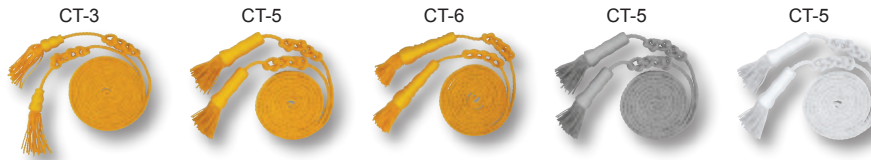

ITEM #	MODEL	1-11	12+	LBS.
050451	WWS	\$29.00	\$28.00	.35

DOUBLE STRAP WHITE WEB CARRYING BELT

With Woven Pole Pocket

ITEM #	MODEL	1-11	12+	LBS.
050452	WWD	\$38.50	\$36.00	.55

DOUBLE STRAP LEATHER CARRYING BELTS

ITEM #	MODEL	COLOR	1-11	12+
050449	B-12-W	WHITE	\$85.00	\$83.00
050450	B-12-BL	BLACK	77.50	72.50

Weight Per Belt = 1.0 Lbs.

LEATHERETTE FLAG COVERS

Color May Vary

ITEM #	MODEL	LENGTH	WIDTH	1-11	12+	LBS.
050453	C-10	64"	9"	\$26.50	\$24.00	1.8
050454	C-30	76"	9"	30.50	28.50	2.1

CORD & TASSELS

ITEM #	MODEL	COLOR	FOR FLAG SIZE	TASSEL LENGTH	CORD LENGTH	CORD DIA.	1-11	12+	LBS.
050457	CT-3	GOLD	2' x 3'	3-1/2"	108"	1/4"	\$15.50	\$14.50	.10
050458	CT-5	GOLD	3' x 5'	4-1/2"	108"	5/8"	19.50	18.50	.15
050459	CT-6	GOLD	4' x 6'	6"	108"	5/8"	27.00	25.00	.20
050469	CT-5	SILVER	3' x 5'	4-1/2"	108"	5/8"	26.50	24.50	.15
050470	CT-5	WHITE	3' x 5'	4-1/2"	108"	5/8"	26.50	24.50	.15

BRASS SCREW JOINTS FOR WOOD POLES

MODEL	REC. POLE DIA.	OUTSIDE DIA.	INSIDE DIA.	LBS.	POLISHED BRASS			CHROME PLATED		
					ITEM #	1-11	12+	ITEM #	1-11	12+
BSJ-1	15/16" & 1"	15/16"	13/16"	.15	050471	\$30.00	\$28.00	050475	\$49.50	\$47.50
BSJ-2	1-1/8"	1-1/8"	31/32"	.25	050472	36.00	34.00	050476	57.00	54.00
BSJ-3	1-1/4"	1-1/4"	1-3/32"	.50	050473	36.00	34.00	050477	61.00	59.00
BSJ-4	1-3/8"	1-3/8"	1-7/32"	.55	050474	65.00	63.00	050478	87.00	83.00