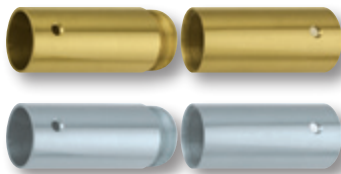

ITEM #	MODEL	COLOR	1-11	12+
050449	B-12-W	WHITE	\$85.00	\$83.00
050450	B-12-BL	BLACK	77.50	72.50

Weight Per Belt = 1.0 Lbs.

LEATHERETTE FLAG COVERS

Color May Vary

ITEM #	MODEL	LENGTH	WIDTH	1-11	12+	LBS.
050453	C-10	64"	9"	\$26.50	\$24.00	1.8
050454	C-30	76"	9"	30.50	28.50	2.1

CORD & TASSELS

ITEM #	MODEL	COLOR	FOR FLAG SIZE	TASSEL LENGTH	CORD LENGTH	CORD DIA.	1-11	12+	LBS.
050457	CT-3	GOLD	2' x 3'	3-1/2"	108"	1/4"	\$15.50	\$14.50	.10
050458	CT-5	GOLD	3' x 5'	4-1/2"	108"	5/8"	19.50	18.50	.15
050459	CT-6	GOLD	4' x 6'	6"	108"	5/8"	27.00	25.00	.20
050469	CT-5	SILVER	3' x 5'	4-1/2"	108"	5/8"	26.50	24.50	.15
050470	CT-5	WHITE	3' x 5'	4-1/2"	108"	5/8"	26.50	24.50	.15

BRASS SCREW JOINTS FOR WOOD POLES

MODEL	REC. POLE DIA.	OUTSIDE DIA.	INSIDE DIA.	LBS.	POLISHED BRASS			CHROME PLATED		
					ITEM #	1-11	12+	ITEM #	1-11	12+
BSJ-1	15/16" & 1"	15/16"	13/16"	.15	050471	\$30.00	\$28.00	050475	\$49.50	\$47.50
BSJ-2	1-1/8"	1-1/8"	31/32"	.25	050472	36.00	34.00	050476	57.00	54.00
BSJ-3	1-1/4"	1-1/4"	1-3/32"	.50	050473	36.00	34.00	050477	61.00	59.00
BSJ-4	1-3/8"	1-3/8"	1-7/32"	.55	050474	65.00	63.00	050478	87.00	83.00