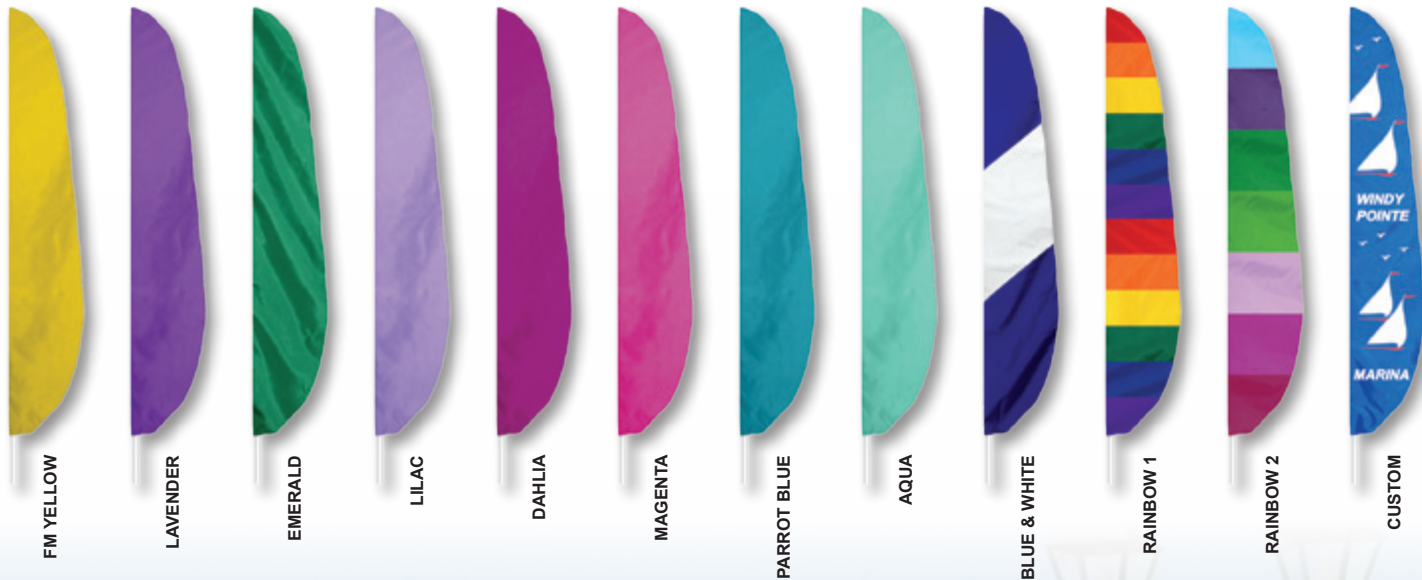

NYLON FEATHER FLAGS

Fully Sewn • Black & White Checkered is aniline dyed • **Made in the U.S.A.**

12' x 26" features:

- Pole sleeve accepts up to a 1-1/4" outside diameter pole.
- Leather tab sewn into the inside bottom of the header allows a nylon flag tie (included) to secure flag to the pole.
- Flags weigh approximately 1.0 lbs. each.

7' x 17" features:

- Pole sleeve accepts up to a 1" outside diameter pole.
- Grommet installed at the bottom of the flag allows a nylon flag tie (included) to secure flag to the pole.
- Flags weigh approximately 0.40 lbs. each.

COLOR	ITEM #	SIZE	1-5	6-11	12+
FM YELLOW	155505	12' x 26"	\$59.00	\$54.00	\$46.00
FM YELLOW	155542	7' x 17"	32.50	29.50	27.50
LAVENDER	155511	12' x 26"	59.00	54.00	46.00
LAVENDER	155543	7' x 17"	32.50	29.50	27.50
EMERALD	155509	12' x 26"	59.00	54.00	46.00
EMERALD	155544	7' x 17"	32.50	29.50	27.50
LILAC	155508	12' x 26"	59.00	54.00	46.00
LILAC	155545	7' x 17"	32.50	29.50	27.50
DAHLIA	155510	12' x 26"	59.00	54.00	46.00
DAHLIA	155546	7' x 17"	32.50	29.50	27.50
MAGENTA	155512	12' x 26"	59.00	54.00	46.00
MAGENTA	155547	7' x 17"	32.50	29.50	27.50
PARROT BLUE	155513	12' x 26"	59.00	54.00	46.00
PARROT BLUE	155548	7' x 17"	32.50	29.50	27.50
AQUA	155514	12' x 26"	59.00	54.00	46.00
AQUA	155549	7' x 17"	32.50	29.50	27.50
BLUE & WHITE	155521	12' x 26"	59.00	54.00	46.00
BLUE & WHITE	155550	7' x 17"	32.50	29.50	27.50
RAINBOW 1	155524	12' x 26"	59.00	54.00	46.00
RAINBOW 1	155551	7' x 17"	32.50	29.50	27.50
RAINBOW 2	155525	12' x 26"	59.00	54.00	46.00
RAINBOW 2	155552	7' x 17"	32.50	29.50	27.50
CUSTOM DESIGNS	—	12' x 26"	CALL FOR PRICING		
CUSTOM DESIGNS	—	7' x 17"			

All 7' x 17" made to order

See next page for SuperFlex™ Poles