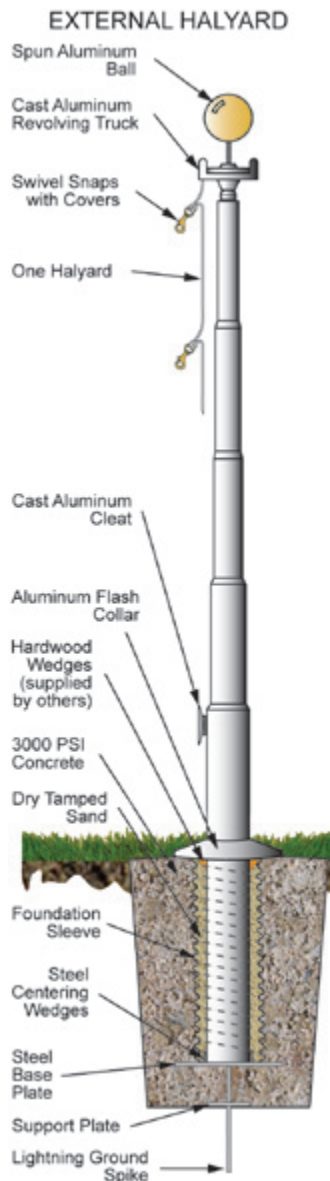

INTERNAL HALYARD STANDARD ACCESSORIES

- **Ball (optional):** 14 Ga. Aluminum with flash seam. Gold anodized is furnished unless otherwise specified or choose from Clear Anodized (Silver) or finished to match shaft.
- **Truck:** Internal halyard heavy duty, revolving with enclosed stainless steel bearings and raceway.
- **Halyard:** One stainless steel aircraft cable with proper size flag arrangement, shock spring, counterweight, beaded retainer ring and flag snaps.
- **Winch:** Mounted inside shaft and operable only by a removable crank handle. Permits rapid raising and lowering of flag with little effort.
- **Collar:** Ornamental base or flash collar of spun aluminum with a diameter of at least 1" larger than the foundation sleeve.
- **Foundation Sleeve:** 16 Ga. Corrugated steel tubing with lightning spike, base plate, support plate and centering wedges.

Recommendation: flagpoles above 100' exposed height should be equipped with an internal halyard to aid in raising and lowering larger flags.

Finish: All of our steel flagpoles are mechanically cleaned and chemically etched to provide a smooth surface. Two coats of two-part polyurethane primer are applied before application of two polyurethane finish coats. Specify custom or one of these standard colors: Aluminum (silver), Light Bronze, Medium Bronze, Dark Bronze, Black or White. Trucks are finished to match flagpole shaft.

EXPOSED HEIGHT	OVERALL LENGTH	# OF SECTIONS	BUTT DIA.	TOP DIA.	WALL	FIELD WELDS	UNFLAGGED MAX. WIND SPEED	FLAGGED MAX. WIND SPEED	MAXIMUM SUGGESTED FLAG SIZE	SHIPPING WEIGHT
90'	99'	5	10.75"	4.5"	.375	2	100+ MPH	78 MPH	25' x 40'	2700 lbs.
100'	110'	5	12.75"	5.563"	.375	2	100+ MPH	88 MPH	30' x 50'	3900 lbs.
110'	121'	5	14"	6.625"	.375	2	100+ MPH	87 MPH	30' x 50'	4100 lbs.
120'	132'	6	14"	6.625"	.375	3	100+ MPH	85 MPH	30' x 50'	4900 lbs.
130'	143'	6	18"	6.625"	.375	3	100+ MPH	88 MPH	30' x 50'	6400 lbs.

EXTERNAL HALYARD PRICING			
MODEL	1-2	3-6	7+
EST90	Call for pricing.		
EST100			
EST110			
EST120			
EST130			

INTERNAL HALYARD PRICING			
MODEL	1-2	3-6	7+
EST90IH	Call for pricing.		
EST100IH			
EST110IH			
EST120IH			
EST130IH			

EXTERNAL HALYARD ITEM NUMBERS						
MODEL	SILVER ITEM #	LT. BRONZE ITEM #	MED. BRONZE ITEM #	DK. BRONZE ITEM #	BLACK ITEM #	WHITE ITEM #
EST90	322638	322663	322643	322648	322653	322658
EST100	322639	322664	322644	322649	322654	322659
EST110	322640	322665	322645	322650	322655	322660
EST120	322641	322666	322646	322651	322656	322661
EST130	322642	322667	322647	322652	322657	322662

INTERNAL HALYARD ITEM NUMBERS						
MODEL	SILVER ITEM #	LT. BRONZE ITEM #	MED. BRONZE ITEM #	DK. BRONZE ITEM #	BLACK ITEM #	WHITE ITEM #
EST90IH	322668	322693	322673	322678	322683	322688
EST100IH	322669	322694	322674	322679	322684	322689
EST110IH	322670	322695	322675	322680	322685	322690
EST120IH	322671	322696	322676	322681	322686	322691
EST130IH	322672	322697	322677	322682	322687	322692