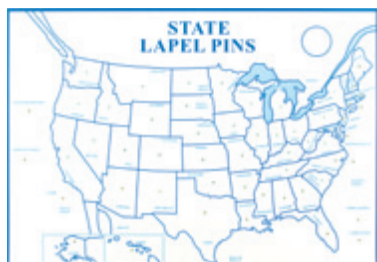

DESCRIPTION	SINGLE	DOUBLE
PANAMA	—	220502
PERU w/SEAL	—	220505
PHILIPPINES	—	220507
POLAND (NO EAGLE)	—	220508
POLAND w/EAGLE	—	220509
PORTUGAL	220216	220510
ROMANIA	—	220512
RUSSIAN FEDERATION	220219	220513
SAUDI ARABIA	—	220521
SCOTLAND w/LION	220227	220522
SCOTLAND w/CROSS	220228	220523
SINGAPORE	—	220528
SLOVAKIA	—	220529
SLOVENIA	—	220530
SOUTH AFRICA	220239	220533
SPAIN w/SEAL	220240	220534
SWEDEN	220245	220539
SWITZERLAND	220246	220540
TANZANIA	—	220544
THAILAND	—	220545
TRINIDAD & TOBAGO	—	220549
TURKEY	—	220551
UGANDA	—	220555
UKRAINE	—	220556
UNITED ARAB EM.	—	220557
UNITED KINGDOM	220264	220558
UNITED NATIONS	220265	220559
UNITED STATES	220266	220560
VENEZUELA w/SEAL	—	220565
VIETNAM	—	220566
VIETNAM (SOUTH)	—	220567
WALES	—	220568
YEMEN	—	220570
ZAMBIA	—	220572