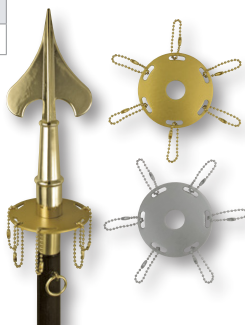

SOLID BRASS SLIP FIT ACORNS

ITEM #	FITS OUTSIDE POLE DIA.	HT.	WIDTH	1-5	6+	LBS.
050521	3/4"	2"	1-1/2"	\$7.40	\$6.80	.05
050522	1"	2-3/8"	2"	9.80	9.20	.07

SLIP FIT WOOD BALL

Natural Color with Lacquer Finish

MODEL	ITEM #	FITS OUTSIDE POLE DIA.	HT.	WIDTH	PRICE	LBS.
SFB	050166	15/16" or 1"	2-1/4"	1-3/4"	\$2.66	.09

METAL POINTED BOTTOM FERRULES

Fits a 13/16" outside pole diameter and is 5-1/4" long

MODEL	ITEM #	COLOR	PRICE	LBS.
BF-1	050146	GOLD	\$53.50	.70
BF-2	050147	SILVER	63.50	.70

SEE PAGE 122 FOR CLEAR PLASTIC EZ-MOUNT™ FLAG RINGS

METAL AWARD RIBBON POLE RINGS

Fits over our wood poles with ferrule or our aluminum poles with top adapter already installed. Outside diameter is 3-1/2". Inside Diameter is 7/8".

ITEM #	COLOR	1-5	6+	LBS.
050148	GOLD	\$50.00	\$46.00	.20
050149	SILVER	45.00	42.00	.20

Army Spear, ferrule & pole are sold separately and are not included in the price.