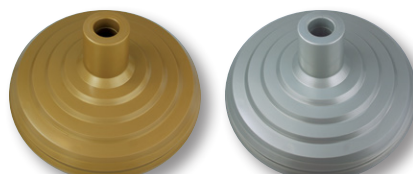

## U.S. FLOOR STANDS

Comes complete with gold anodized aluminum outer shell formed around a rugged, cast inner shell.

Model US-101 • Weight: 20.3 lbs.

ITEM #	COLOR	FOR POLE DIA.	DIA.	HT.	1-11	12+
050213	GOLD	1-1/8"	12"	5-1/2"	\$160.00	\$142.00
050214	GOLD	1-1/4"	12"	5-1/2"	160.00	142.00

## FEDERAL FLOOR STANDS

Cast stand with universal bore. Supplied with adapter sleeves to accommodate various pole diameters.

Model F-100 • Weight: 8.1 lbs.

ITEM #	COLOR	FOR POLE DIA.	DIA.	HT.	1-11	12+
050215	GOLD	1", 1-1/8", 1-1/4"	10-3/4"	5-1/2"	\$74.00	\$69.00
050216	SILVER	1", 1-1/8", 1-1/4"	10-3/4"	5-1/2"	74.00	69.00

## REGENT FLOOR STANDS

Tough, beautiful plated plastic stand complete with adapter sleeves to accommodate various pole diameters.

ITEM #	COLOR	FOR POLE DIA.	DIA.	HT.	1-11	12+
050217	GOLD	1", 1-1/8", 1-1/4"	12"	5-1/2"	\$56.50	\$51.00
050218	SILVER	1", 1-1/8", 1-1/4"	12"	5-1/2"	56.50	51.00

## VISCOUNT FLOOR STANDS

Plastic stand with color impregnated finish (not painted) complete with adapter sleeves to accommodate various pole diameters.

ITEM #	COLOR	FOR POLE DIA.	DIA.	HT.	1-11	12+
050219	GOLD	1", 1-1/8", 1-1/4"	12"	5-1/2"	\$44.00	\$38.50
050220	SILVER	1", 1-1/8", 1-1/4"	12"	5-1/2"	44.00	38.50