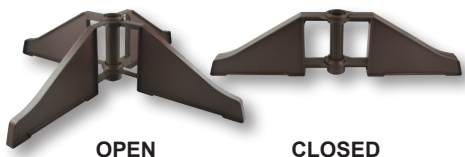

OPEN

CLOSED

Made of strong, durable polymer plastic. When completely folded this stand measures only 24" x 2-1/8". Color is rich dark brown to compliment any décor. Supplied with adapter sleeves to accommodate various pole diameters.

MODEL	ITEM #	FOR POLE DIA.	STAND HT.	1-11	12-23	24+	LBS.
PFS	050221	1", 1-1/8", 1-1/4"	5-3/4"	$32.00	$29.50	$25.00	1.5