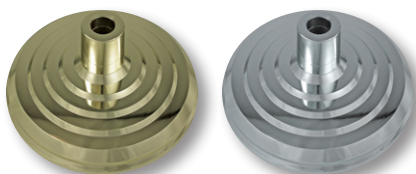

## U.S. FLOOR STANDS

Comes complete with gold anodized aluminum outer shell formed around a rugged, cast inner shell.

Model US-101 • Weight: 20.3 lbs.

ITEM #	COLOR	FOR POLE DIA.	DIA.	HT.	1-11	12+
050213	GOLD	1-1/8"	12"	5-1/2"	\$160.00	\$142.00
050214	GOLD	1-1/4"	12"	5-1/2"	160.00	142.00

## FEDERAL FLOOR STANDS

Cast stand with universal bore. Supplied with adapter sleeves to accommodate various pole diameters.

Model F-100 • Weight: 8.1 lbs.

ITEM #	COLOR	FOR POLE DIA.	DIA.	HT.	1-11	12+
050215	GOLD	1", 1-1/8", 1-1/4"	10-3/4"	5-1/2"	\$74.00	\$69.00
050216	SILVER	1", 1-1/8", 1-1/4"	10-3/4"	5-1/2"	74.00	69.00

## REGENT FLOOR STANDS

Tough, beautiful plated plastic stand complete with adapter sleeves to accommodate various pole diameters.

ITEM #	COLOR	FOR POLE DIA.	DIA.	HT.	1-11	12+
050217	GOLD	1", 1-1/8", 1-1/4"	12"	5-1/2"	\$56.50	\$51.00
050218	SILVER	1", 1-1/8", 1-1/4"	12"	5-1/2"	56.50	51.00