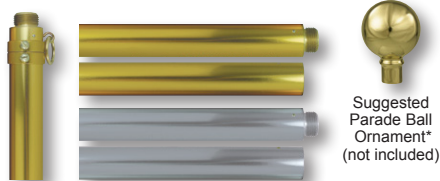

## DELUXE ALUMINUM POLES

The Ultimate in an Aluminum Pole

Suggested Parade Ball Ornament\* (not included)

### POLE INCLUDES:

- Top ornament adapter, cord & tassel ring, flag rings and capped bottom
- 2-piece poles have a precision machined solid brass screw joint

### AVAILABLE FINISHES:

- 1" diameter poles are available in silver mill finish OR shiny bright-dipped gold anodized
- 1-1/8" diameter poles are available in shiny bright-dipped silver anodized OR shiny bright-dipped gold anodized