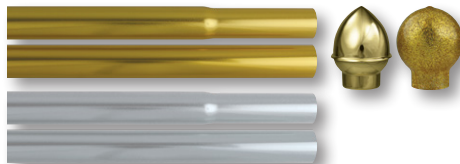

BUDGET ALUMINUM POLES

Beauty & Economy

POLE INCLUDES:

- Gold plated plastic acorn w/ 3/4" poles
- Gold vinyl ball w/ 1" poles
- Two nylon flag ties
- 2-piece poles swedge together perfectly for a smooth finish

AVAILABLE FINISHES:

- Silver mill OR Shiny gold anodized

MODEL	HT.	DIA.	# OF SECTIONS	LBS.	GOLD			SILVER		
					ITEM #	1-11	12+	ITEM #	1-11	12+
BPA-3	6'	3/4"	1	.54	050258	$26.00	$23.50	050268	$22.50	$20.00
BPA-4	6'	3/4"	2	.54	—	—	—	050269	23.50	21.50
BPA-5	6'	1"	1	.81	050260	28.00	26.00	050270	26.00	23.50
BPA-2	6'	1"	2	.81	050261	30.00	27.50	050271	27.00	25.00
BPA-6	7'	1"	1	.95	050262	35.00	33.00	050272	30.00	27.50
BPA-7	7'	1"	2	.95	050263	33.50	32.00	050273	28.00	26.00
BPA-8	8'	1"	1	1.1	050264	40.00	36.50	050274	34.00	30.50
BPA-1	8'	1"	2	1.1	050265	39.00	36.00	050275	35.50	33.00
BPA-9	9'	1"	2	1.2	050266	43.00	39.00	050276	39.00	36.00
BPA-10	10'	1"	2	1.4	050267	45.00	43.00	050277	43.00	39.00