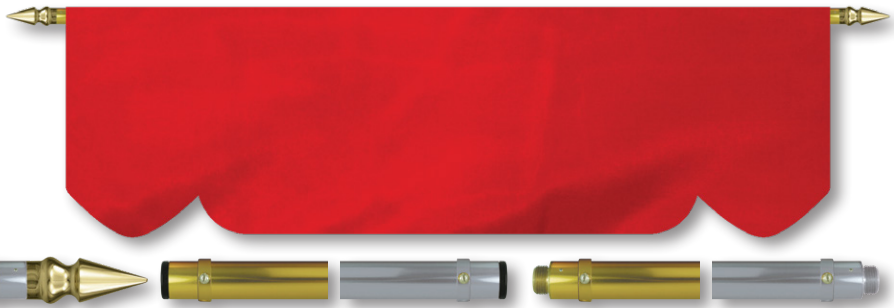

## 1-1/8" DIAMETER DELUXE ALUMINUM LEAD PARADE BANNER POLES

- Finish choices include silver mill, or shiny bright-dipped gold anodized.
- End choices include gold spears, capped, or ornament adapter (no ornaments).
- Two piece poles are coupled together with a solid brass, precision-machined screw joint.
- Poles come complete with flag rings.
- Pole length was determined by allowing 6" on each side for hand positions.

## 1" DIAMETER BUDGET ALUMINUM LEAD PARADE BANNER POLES

- Finish choices include silver mill, or shiny bright-dipped gold anodized.
- Poles come with gold plated plastic acorn ornaments on each end.
- Two piece poles are coupled together with a solid brass, precision-machined screw joint.
- Poles come complete with flag rings.
- Pole length was determined by allowing 2" on each side for the acorn ornaments and 6" on each side for hand positions.