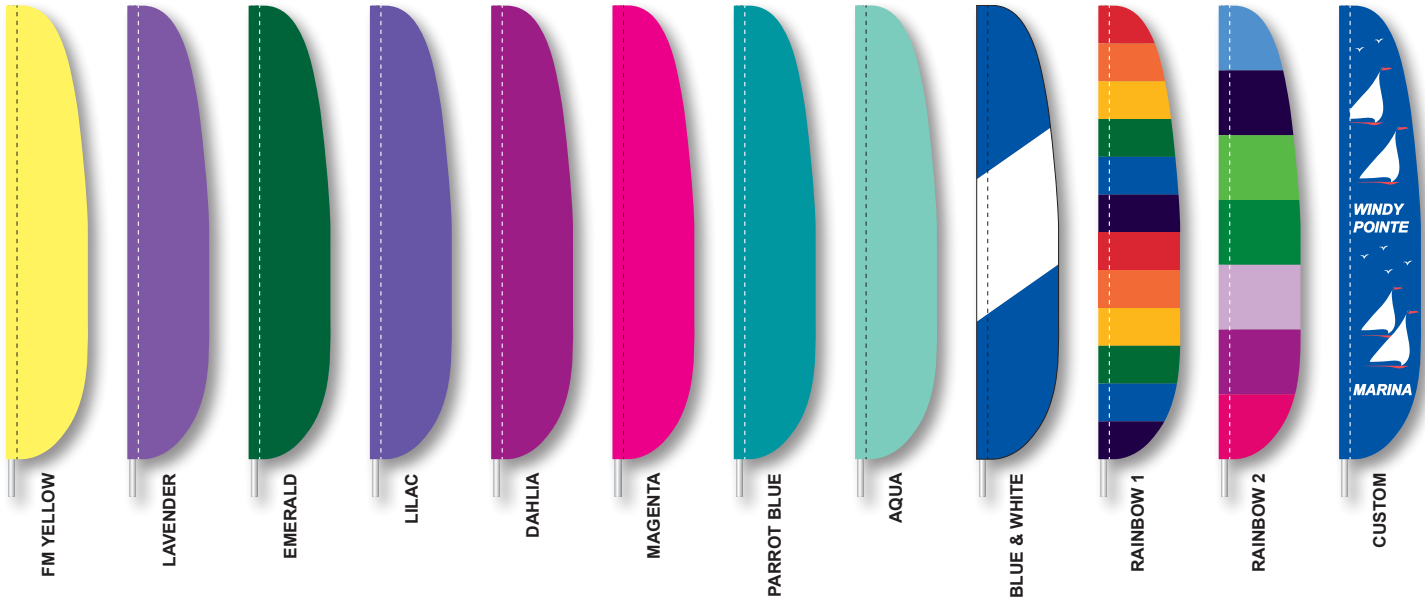

ATTENTION FLAGS & BANNERS

NYLON FEATHER FLAGS

Fully Sewn • Black & White Checkered is aniline dyed • Made in the U.S.A.

12' X 26" FEATURES:

- Pole sleeve accepts up to a 1-1/4" outside diameter pole.
- For use with Telescoping Superflex Poles on page 102.
- Leather tab sewn into the inside bottom of the header allows a nylon flag tie (included) to secure flag to the pole.

7' X 17" FEATURES:

- Pole sleeve accepts up to a 1" outside diameter pole.
- For use with Aluminum Feather Flag Poles on page 102.
- Grommet installed at the bottom of the flag allows a nylon flag tie (included) to secure flag to the pole.

COLOR	ITEM #	SIZE	1-5	6-11	12+	LBS.
FM YELLOW	155505	12' x 26"	\$63.00	\$58.00	\$49.50	1.0
FM YELLOW	155542	7' x 17"	35.50	32.00	29.50	.40
LAVENDER	155511	12' x 26"	63.00	58.00	49.50	1.0
LAVENDER	155543	7' x 17"	35.50	32.00	29.50	.40
EMERALD	155509	12' x 26"	63.00	58.00	49.50	1.0
EMERALD	155544	7' x 17"	35.50	32.00	29.50	.40
LILAC	155508	12' x 26"	63.00	58.00	49.50	1.0
LILAC	155545	7' x 17"	35.50	32.00	29.50	.40
DAHLIA	155510	12' x 26"	63.00	58.00	49.50	1.0
DAHLIA	155546	7' x 17"	35.50	32.00	29.50	.40
MAGENTA	155512	12' x 26"	63.00	58.00	49.50	1.0
MAGENTA	155547	7' x 17"	35.50	32.00	29.50	.40
PARROT BLUE	155513	12' x 26"	63.00	58.00	49.50	1.0
PARROT BLUE	155548	7' x 17"	35.50	32.00	29.50	.40
AQUA	155514	12' x 26"	63.00	58.00	49.50	1.0
AQUA	155549	7' x 17"	35.50	32.00	29.50	.40
BLUE & WHITE	155521	12' x 26"	63.00	58.00	49.50	1.0
BLUE & WHITE	155550	7' x 17"	35.50	32.00	29.50	.40
RAINBOW 1	155524	12' x 26"	63.00	58.00	49.50	1.0
RAINBOW 1	155551	7' x 17"	35.50	32.00	29.50	.40
RAINBOW 2	155525	12' x 26"	63.00	58.00	49.50	1.0
RAINBOW 2	155552	7' x 17"	35.50	32.00	29.50	.40
CUSTOM DESIGNS	—	12' x 26"	CALL FOR PRICING			
CUSTOM DESIGNS	—	7' x 17"				

All 7' x 17" made to order

See next page for SuperFlex™ Poles