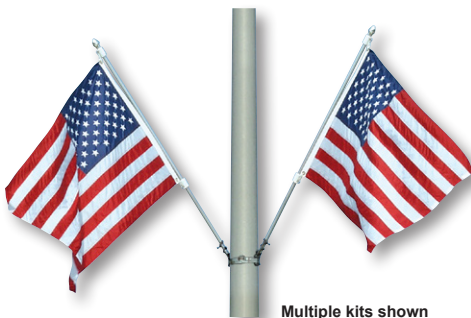

STREETSCAPE MOUNTING KITS

These Streetscape Mounting Kits contain everything you'll need to mount a flag onto an existing street or light pole. Can be used on round poles up to 12" in diameter. Included in Kit:

- Silver Stainless Steel Bracket
- 2 Stainless Steel Mounting Straps
- 6' Clear Anodized Heavy Wall Aluminum Pole
- White NeverFurl Kit
- Silver Plastic Acorn
- (OPTIONAL) 3' x 5' U.S. Nylon Flag

Multiple kits shown

ITEM #	FEATURE	1-11	12-71	72+	LBS.
310164	NO FLAG	$81.00	$77.00	$73.00	3.2
310165	w/FLAG	112.00	106.00	101.00	3.7