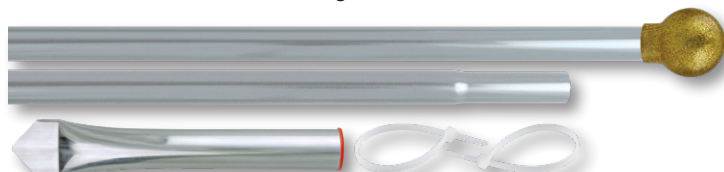

## ALUMINUM ANTI-FURL ROTATING POLES

Poles are available in a brushed aluminum, white painted or wood grain finish. The top of the pole rotates on ball bearings so the flag won't tangle. There's no need for an unfurling tube. These poles come with 2 flag fasteners (for flying a grommeted flag) and a snap and swivel ring (for flying flags with a pole sleeve and tab). Use with brackets that accept a 1" outside diameter pole (not included).

### WOOD GRAIN BALL ORNAMENT

Can be purchased separately and switched for standard gold or silver ornament.

ITEM #	PRICE	LBS.
324177	\$4.80	.13

### 9' x 1" ROTATING POLE w/LAWN SOCKET

This white painted aluminum 2-piece pole includes 2 flag fasteners (for flying a grommeted flag), a snap and swivel ring (for flying flags with a pole sleeve and tab), and a galvanized steel lawn socket. The top of the pole rotates on ball bearings so the flag won't tangle.

### 1" DIAMETER ALUMINUM DISPLAY POLE SETS

• Includes 2-Piece Aluminum Pole, Gold Vinyl Ball Ornament, 2 Flag Ties & Aluminum Lawn Socket • Available in Silver Mill Finish or Bright Gold Anodized Finish