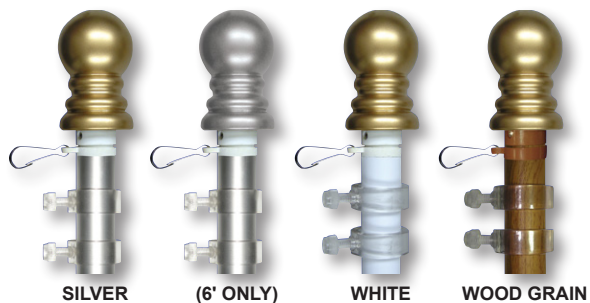

## ALUMINUM ANTI-FURL ROTATING POLES

Poles are available in a brushed aluminum, white painted or wood grain finish. The top of the pole rotates on ball bearings so the flag won't tangle. There's no need for an unfurling tube. These poles come with 2 flag fasteners (for flying a grommeted flag) and a snap and swivel ring (for flying flags with a pole sleeve and tab). Use with brackets that accept a 1" outside diameter pole (not included).

ITEM #	LENGTH	# OF SECTIONS	FINISH	1-11	12-23	24-35	36+	LBS.
324174	5'	2	SILVER	\$25.00	\$23.70	\$22.60	\$21.50	2.1
324175	5'	2	WHITE	26.10	25.00	23.70	22.60	2.1
324176	5'	2	WOOD GRAIN	30.30	27.30	26.10	24.90	2.1
324100	6'	2	SILVER	\$25.50	\$24.50	\$23.50	\$22.50	2.3
324207	6'	2	SILVER/SILVER	25.50	24.50	23.50	22.50	2.3
324105	6'	2	WHITE	27.30	26.10	24.90	23.70	2.3
324116	6'	2	WOOD GRAIN	30.50	28.00	27.00	26.00	2.3