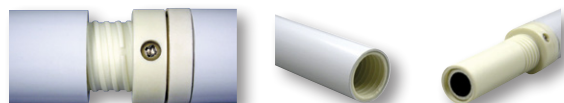

ANTI-FURL ROTATING POLE JOINT DETAILS