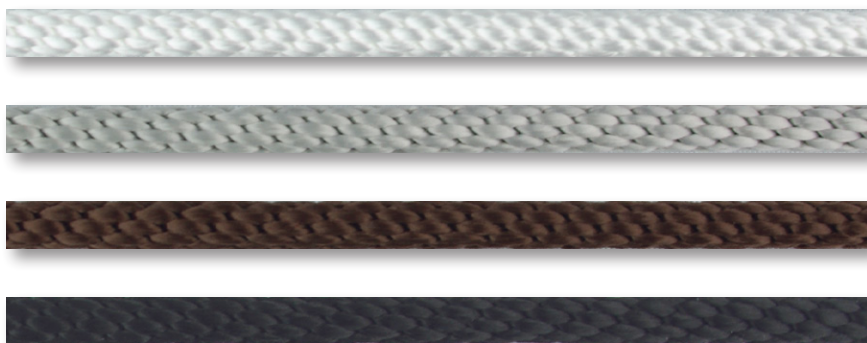

FLAGPOLE CLEATS, HALYARD, SNAPS & ACCESSORIES

POLYESTER HALYARD – SOLID BRAIDED

CUT-TO-LENGTH – PRICED PER FOOT

MODEL	DIA.	LBS.	WHITE		SILVER		BRONZE #313		BLACK	
			ITEM #	PRICE	ITEM #	PRICE	ITEM #	PRICE	ITEM #	PRICE
PH6	3/16"	.01	350195	\$0.28	350200	\$0.30	350204	\$0.30	350208	\$0.30
PH8	1/4"	.01	350196	0.31	350201	0.33	350205	0.33	350209	0.33
PH10	5/16"	.02	350197	0.36	350202	0.38	350206	0.38	350210	0.38
PH12	3/8"	.02	350198	0.44	350203	0.49	350207	0.49	350211	0.49