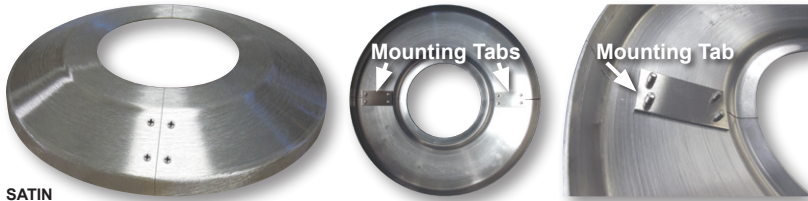

## STANDARD PROFILE SPLIT ALUMINUM FLASH COLLARS WITH .060" WALL THICKNESS

A split collar can be useful when replacing or adding a collar to an installed flagpole without removing the pole from the foundation sleeve. The collar is split in half and mounting tabs with screws are installed on the under side of the collar. The quantity and size of the mounting tabs may vary depending on the size of the flash collar ordered.

## HIGH PROFILE SPLIT 'TRUMPET' ALUMINUM FLASH COLLARS

Trumpet collars are generally used with flagpoles where a shoe base is welded to the bottom; however, these collars can be used on standard in-ground mounted flagpoles if a higher profile is desired. A split collar can be useful when replacing or adding a collar to an installed flagpole without removing the pole from the foundation sleeve. The collar is split in half and mounting tabs with screws are installed on the under side of the collar. The quantity and size of the mounting tabs may vary depending on the size of the flash collar ordered. Supplied in a standard wall thickness of .060". The chart below contains the combinations most commonly requested. For other combinations please contact us.