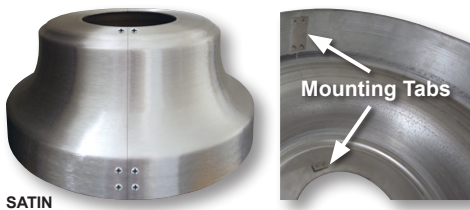

## STANDARD PROFILE SPLIT ALUMINUM FLASH COLLARS WITH .060" WALL THICKNESS

A split collar can be useful when replacing or adding a collar to an installed flagpole without removing the pole from the foundation sleeve. The collar is split in half and mounting tabs with screws are installed on the under side of the collar. The quantity and size of the mounting tabs may vary depending on the size of the flash collar ordered.

## HIGH PROFILE SPLIT 'TRUMPET' ALUMINUM FLASH COLLARS

Trumpet collars are generally used with flagpoles where a shoe base is welded to the bottom; however, these collars can be used on standard in-ground mounted flagpoles if a higher profile is desired. A split collar can be useful when replacing or adding a collar to an installed flagpole without removing the pole from the foundation sleeve. The collar is split in half and mounting tabs with screws are installed on the under side of the collar. The quantity and size of the mounting tabs may vary depending on the size of the flash collar ordered. Supplied in a standard wall thickness of .060". The chart below contains the combinations most commonly requested. For other combinations please contact us.